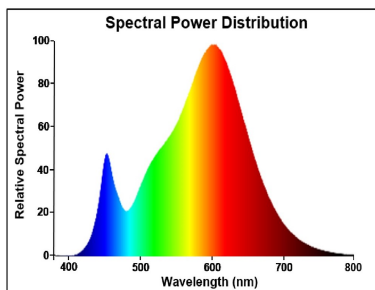

ToLEDo AVANT T8 CCG and AC

ToLEDo AVANT T8 CCG 734 1350LM 830 50K RL
0030287

Safety data

Optimal operating condition (°C)	-20-45
Breakage cleaning instructions	Not applicable
Special purpose lamp	No
Suitable for household illumination	Yes
Safety message	Suitable for totally enclosed fixture

PHOTOMETRY

TECHNICAL DRAWINGS